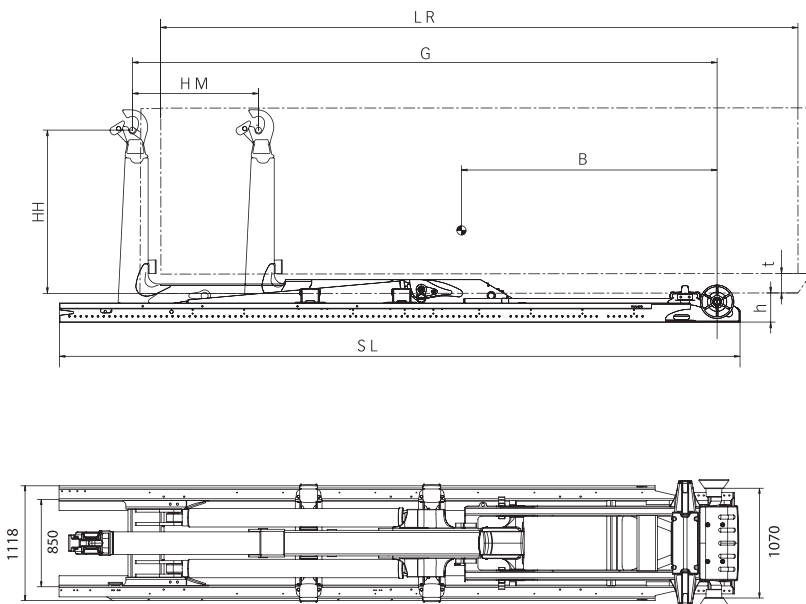

## Technical data

### XP22S

Vehicle type	3-axle				
GVW of the vehicle (t)	26				
Capacity (t)	22				
G-length	46	51	53	56	59
System weight (kg) *	2290	2380	2470	2500	2530
Tipping angle (°)	50	49	53	49	53
Max. operating pressure (MPa)	30				
Recommended max. oil flow (l/min)	100				

## Primary dimensions

Model	XP22S.46	XP22S.51	XP22S.53	XP22S.56	XP22S.59
LR = Body length (m) min - max	4.0 - 5.6	4.3 - 6.1	4.5 - 6.4	4.7 - 6.6	4.7-6.9
SL = Subframe length (mm) **	5333	5933	6563	6563	6563
B = Centre of gravity (mm)	2450	2700	2850	2950	3000
G = Exact g-length (mm)	4580	5080	5360	5580	5860
HM = Horizontal movement (mm)	900	1100	1100	1100	1450
t = Min. free tunnel height (body) (mm)				125	
h = Installation height (mm)				250	
HH = Hook height (mm) ***				1570	