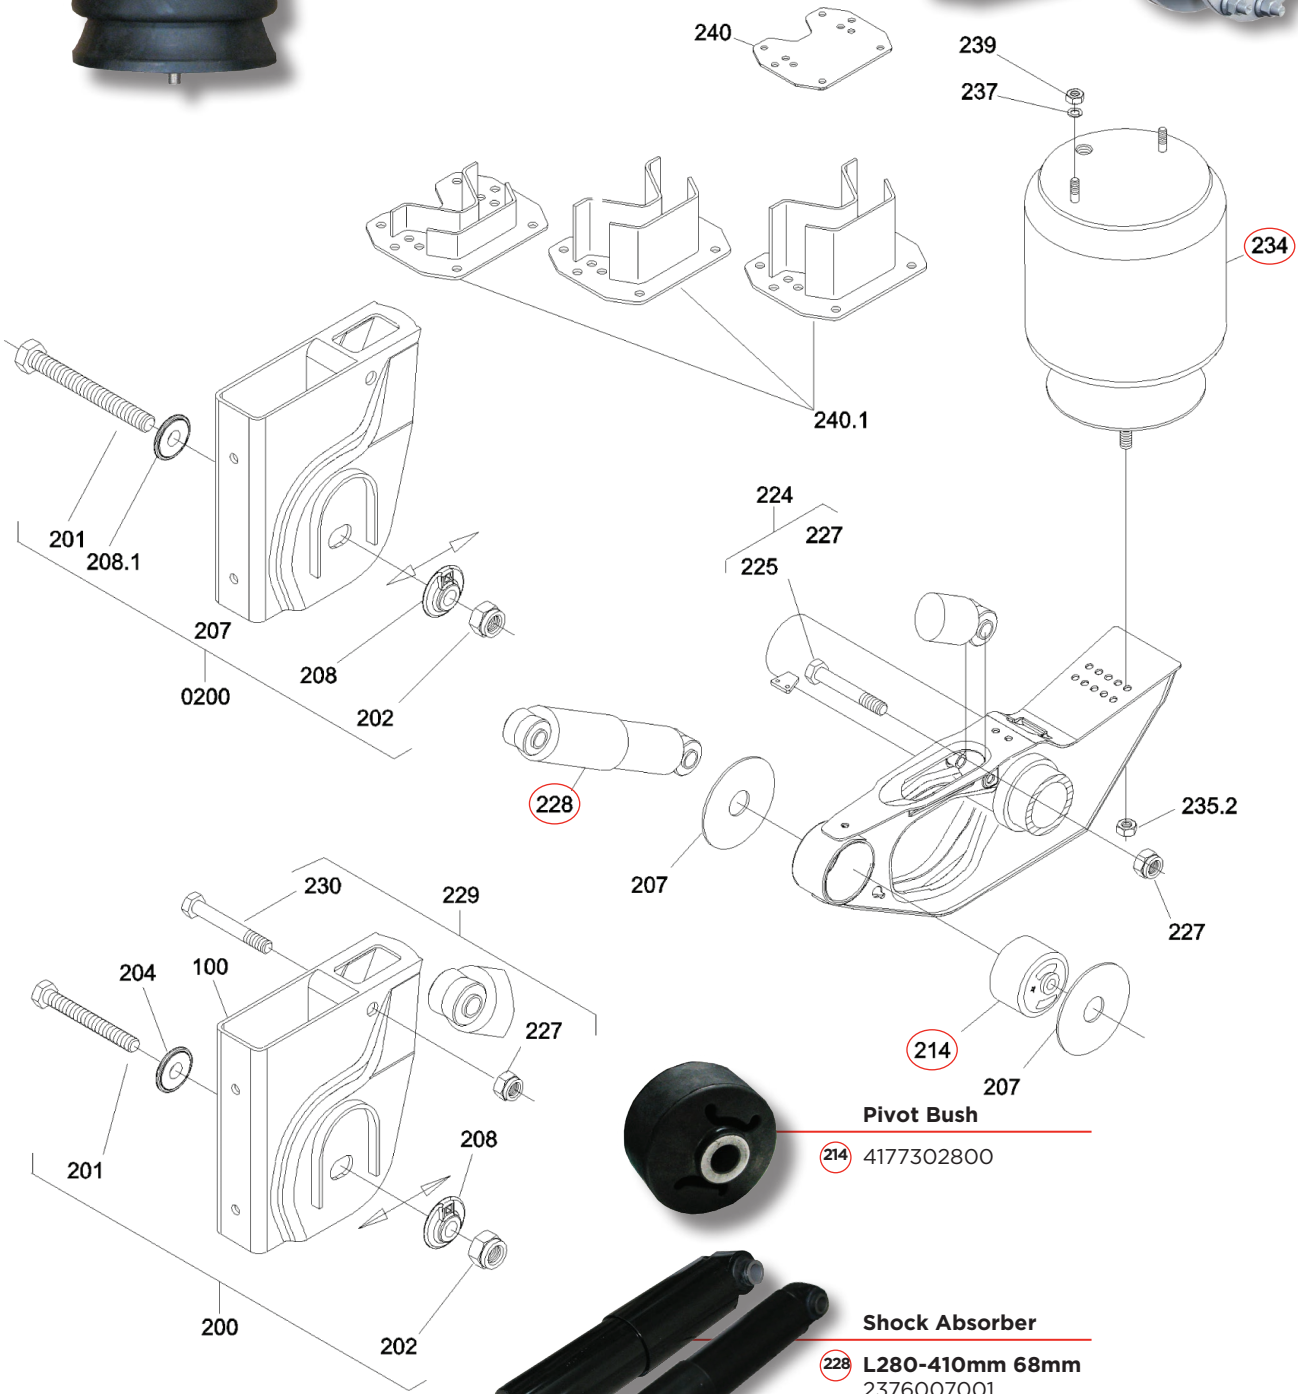

SAF INTRADISC PLUS INTEGRAL

Air Spring

234 S2619V

Pivot Bush

214 4177302800

Shock Absorber

228 L280-410mm 68mm
2376007001

L317-484mm 68mm
2376007101

TRT MADE POSSIBLE

AIR SUSPENSION

SAF MODUL