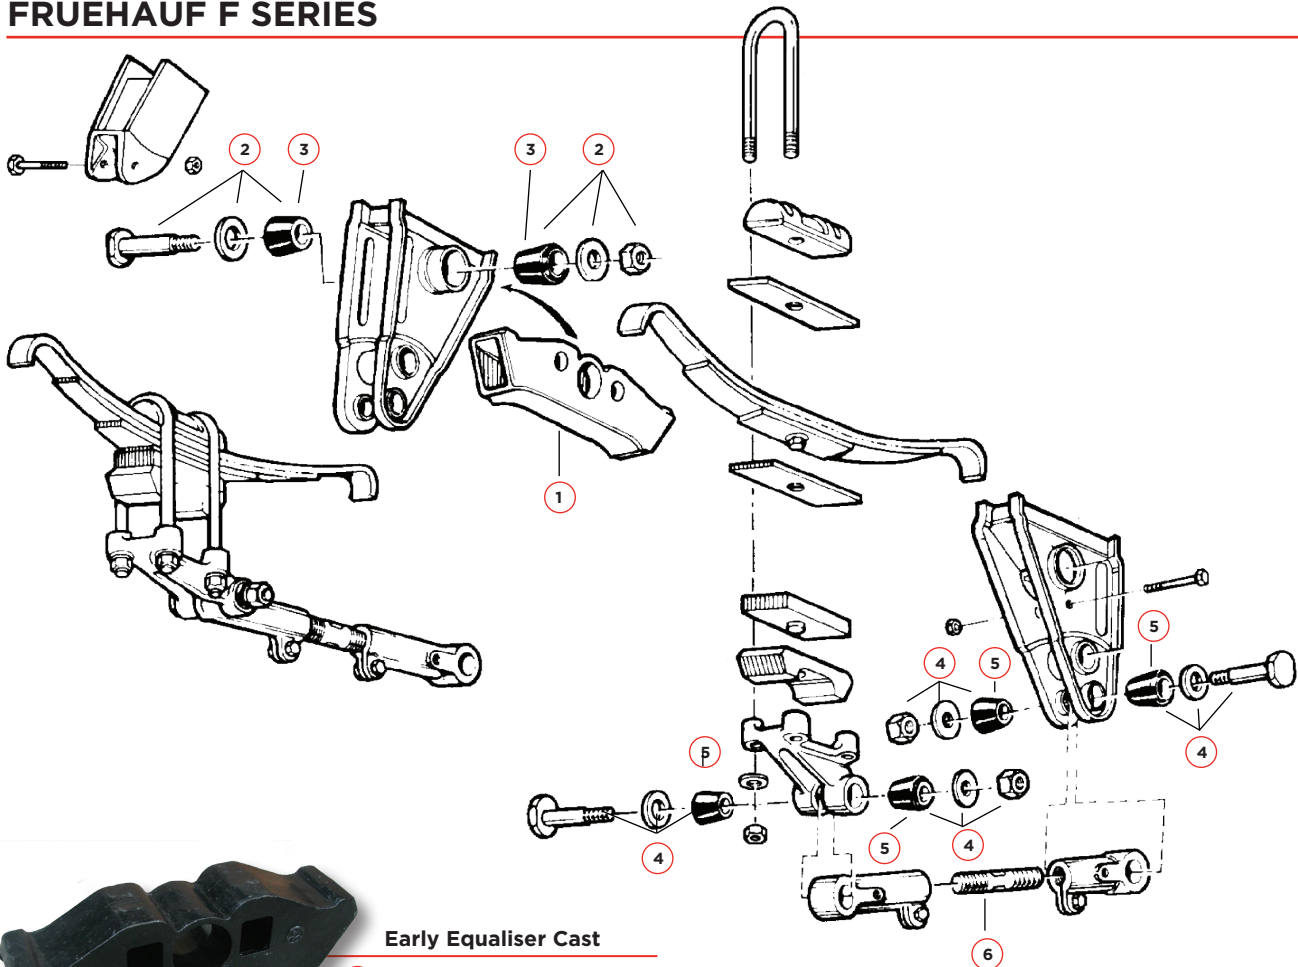

TRT MADE POSSIBLE MECHANICAL SUSPENSION

FRUEHAUF F SERIES

Early Equaliser Cast

1 UXA000017000
EQ015

New Equaliser Cast

1 UCF006963001
EQ023

Equaliser Pin & Bush Ass

2 UXA00004900
TRK5384HD

Equaliser Bush Tapered

3 UXA000004000
TRT1101

Radius Rod Bush Tapered

5 UXA000011000
TRT1301

Radius Rod Pin & Bush Ass

4 UXA000011900
TRK6300

Radius Rod Fixed 15⁷/₁₆"

6 UXA000026001
TR021

Radius Rod Adjustable 14 ³/₄" - 16 ³/₈"

6 UCF002460001
TR006