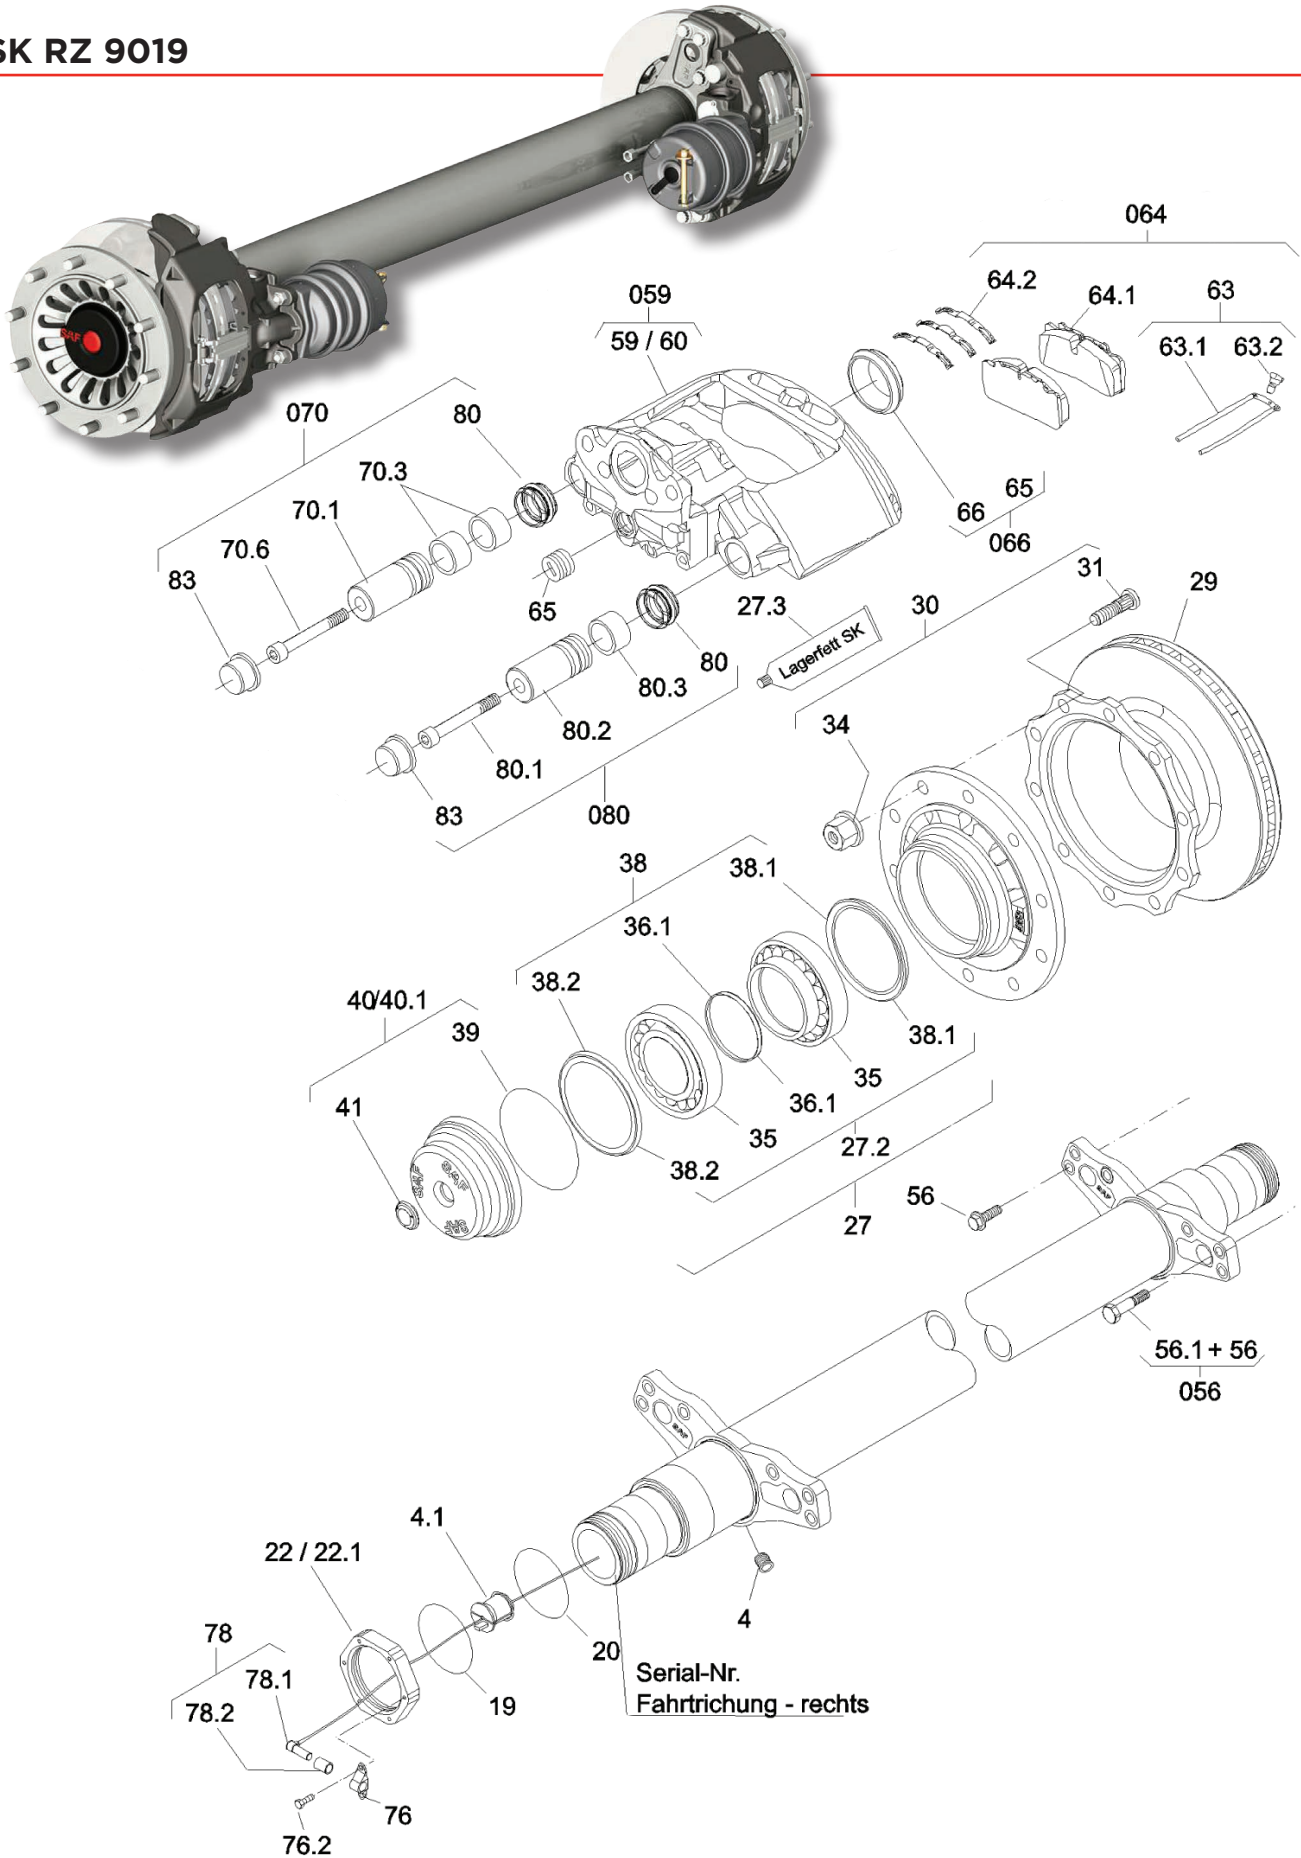

SAF AXLE INDENTIFICATION

SAF-HOLLAND GMBH D-63856 BESSENBACH • GERMANY		
Version B9-22K01	Serial No. 11 09 156 0020	
Type SBK2243-115	Ident No. 347 96 21 7 49.01	
Test Report 36110303	Perm. axle cap. stat. 9000 kg	
Made in Germany	V max. 105 km/h	
AN 3335528	SN 11091560020	

Integral I.D. Plate

Modul I.D. Plate

Where axle type plate is not available. Serial no. of axle is on RH side of axle tube.

Z19-19W

TRT MADE POSSIBLE

SAF TRAILER AXLE

SK RZ 9019

SAF TRAILER AXLE

SK9037