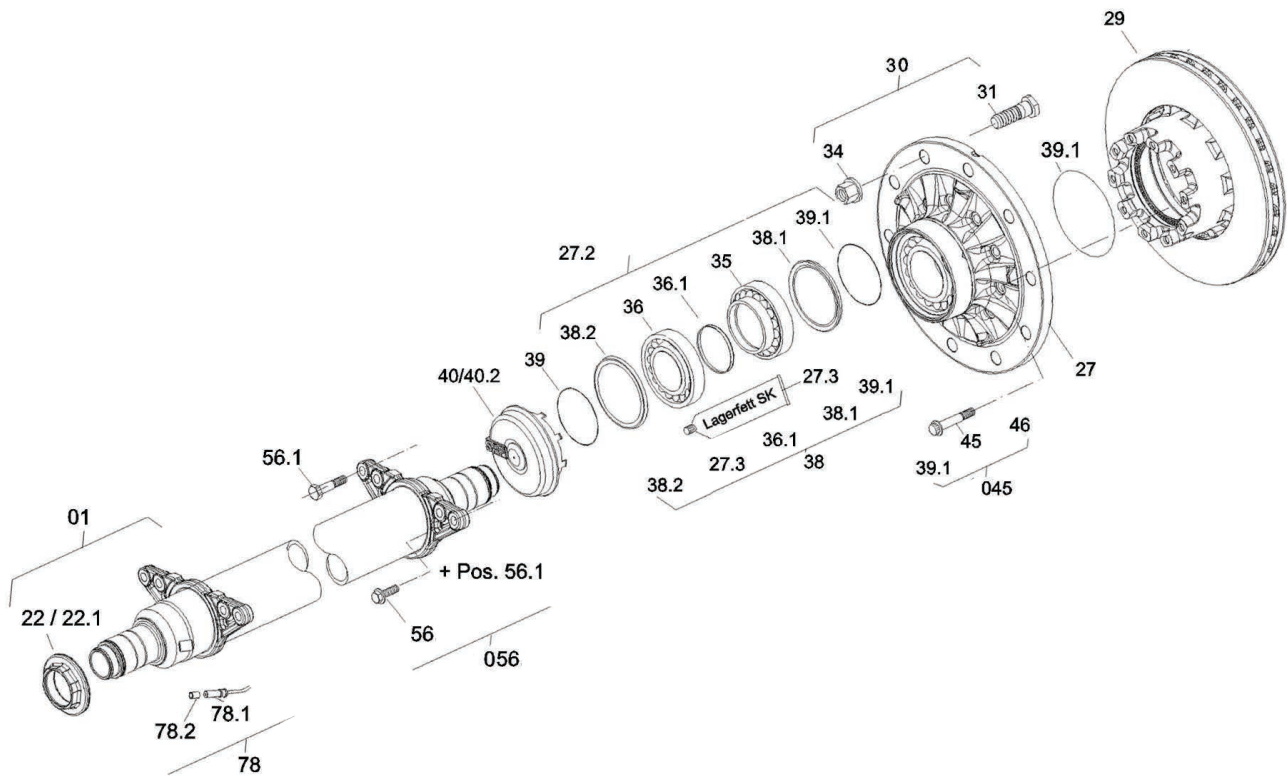

SAF AXLE INDENTIFICATION

SAF-HOLLAND GMBH D-63856 BESSENBACH • GERMANY		
Version B9-22K01	Serial No. 11 09 156 0020	
Type SBK2243-115	Ident No. 347 96 21 7 49.01	
Test Report 36110303	Perm. axle cap. stat. 9000 kg	
Made in Germany	V max. 105 km/h	
AN 3335528	SN 11091560020	

Integral I.D. Plate

Modul I.D. Plate

Where axle type plate is not available. Serial no. of axle is on RH side of axle tube.

Z19-19W

TRT MADE POSSIBLE

SAF TRAILER AXLE

SK RZ 9019

SAF TRAILER AXLE

SK9037