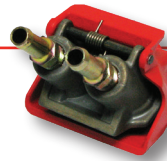

TRT. MADE POSSIBLE

AIR COUPLINGS

WABCO COUPLERS

Duo Truck Body
452 802 000 0

Duo Tailpiece
452 804 001 0

Trio Truck Body
452 806 000 0

Trio Tailpiece
452 808 002 0

GLADHANDS

Wabco Gladhand	Coupling Type	Port	Colour
952 200 021 0	Trailer Supply line open	M16 x 1.5	Red
952 200 022 0	Trailer Service line open	M16 x 1.5	Yellow
952 200 221 0	Truck Supply line sealed	M16 x 1.5	Red
952 200 222 0	Truck Service line sealed	M16 x 1.5	Yellow