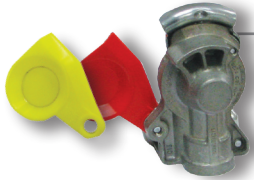

TRT. MADE POSSIBLE

AIR COUPLINGS

WABCO COUPLERS

Duo Truck Body
452 802 000 0

Duo Tailpiece
452 804 001 0

Trio Truck Body
452 806 000 0

Trio Tailpiece
452 808 002 0

GLADHANDS

Wabco Gladhand	Coupling Type	Port	Colour
952 200 021 0	Trailer Supply line open	M16 x 1.5	Red
952 200 022 0	Trailer Service line open	M16 x 1.5	Yellow
952 200 221 0	Truck Supply line sealed	M16 x 1.5	Red
952 200 222 0	Truck Service line sealed	M16 x 1.5	Yellow