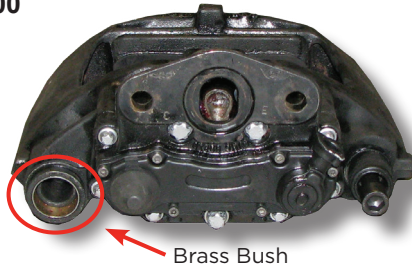

CALIPER I.D

SB6000