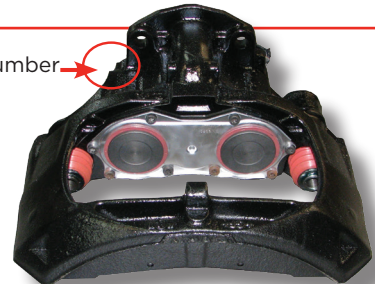

6 Digit Cast Number