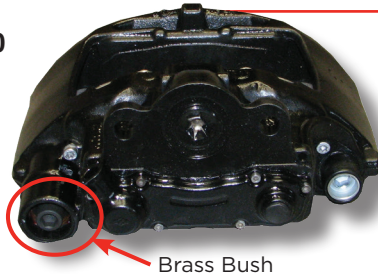

6 Digit Cast Number

SN6000