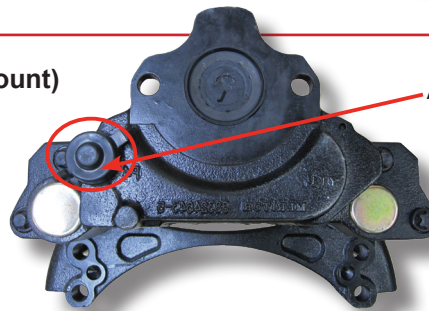

CALIPERS

These pages show just part of our expanding range. Need a caliper? Ask us first.

Part No.	Description
BPW SB3745 LH	0536270361R
BPW SB3745 RH	0536270371R
Wabco Pan 19.1 RH	3080003200
Wabco Pan 19.1 LH	3080003300
Meritor DX195 LH 6 Bolt	DX195LH
Meritor DX195 RH 6 Bolt	DX195RH
Meritor ELSA 195 LH 4 Bolt	ELSALH
Meritor ELSA 195 RH 4 Bolt	ELSARH
Knorr SB7000 LH Scania	SB7000AT/LH
Knorr SB7000 RH Scania	SB7000AT/RH
Knorr SB7000 LH	SB7000LH
Knorr SB7000 RH	SB7000RH
Knorr SN7000 LH	SN6000LH
Knorr SN7000 RH	SN6000RH

Don't try and fix them. Get on board the TRT Reman Exchange Caliper Programme. TRT Reman Calipers are fully remanufactured using quality components.

CALIPER I.D.

DX195 (6 bolt mount)
Plate points right = 1A

Plate points left = 1B

ELSA (4 bolt mount)
Adjuster on right = A

Adjuster on left = B

SAF
Big slide pin on right viewed from inside axle = A

Big slide pin on left viewed from inside axle = B

TIP

For tandem axle brakes, the forward axle right hand caliper will be the left hand rear axle caliper.