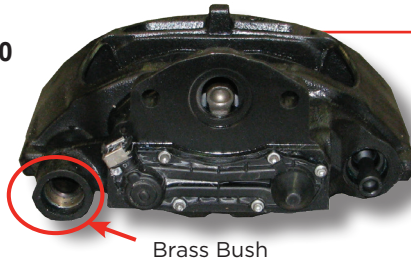

6 Digit Cast Number

SN7000