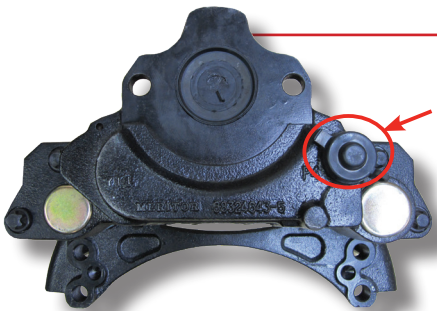

CALIPERS

These pages show just part of our expanding range. Need a caliper? Ask us first.

Part No.	Description
BPW SB3745 LH	0536270361R
BPW SB3745 RH	0536270371R
Wabco Pan 19.1 RH	3080003200
Wabco Pan 19.1 LH	3080003300
Meritor DX195 LH 6 Bolt	DX195LH
Meritor DX195 RH 6 Bolt	DX195RH
Meritor ELSA 195 LH 4 Bolt	ELSALH
Meritor ELSA 195 RH 4 Bolt	ELSARH
Knorr SB7000 LH Scania	SB7000AT/LH
Knorr SB7000 RH Scania	SB7000AT/RH
Knorr SB7000 LH	SB7000LH
Knorr SB7000 RH	SB7000RH
Knorr SN7000 LH	SN6000LH
Knorr SN7000 RH	SN6000RH

Don't try and fix them. Get on board the TRT Reman Exchange Caliper Programme. TRT Reman Calipers are fully remanufactured using quality components.

CALIPER I.D.

DX195 (6 bolt mount)
Plate points right = 1A

Plate points left = 1B

ELSA (4 bolt mount)
Adjuster on right = A

Adjuster on left = B

SAF
Big slide pin on right viewed from inside axle = A

Big slide pin on left viewed from inside axle = B

TIP

For tandem axle brakes, the forward axle right hand caliper will be the left hand rear axle caliper.

6 Digit Cast Number

NOTE

The Knorr-Bremse range of calipers includes many very similar styles and options. Confirm which side the Brass Bush is located and check the 6 digit casting number from the upper housing.