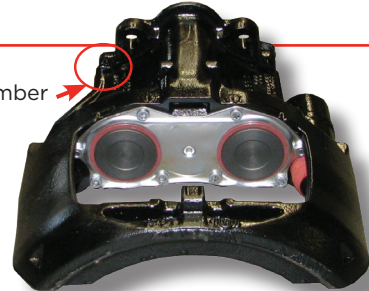

6 Digit Cast Number