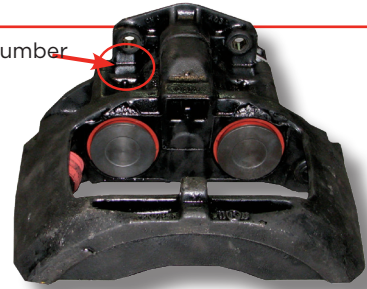

6 Digit Cast Number