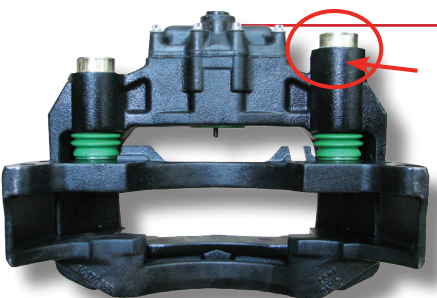

CALIPERS

These pages show just part of our expanding range. Need a caliper? Ask us first.

Part No.	Description
BPW SB3745 LH	0536270361R
BPW SB3745 RH	0536270371R
Wabco Pan 19.1 RH	3080003200
Wabco Pan 19.1 LH	3080003300
Meritor DX195 LH 6 Bolt	DX195LH
Meritor DX195 RH 6 Bolt	DX195RH
Meritor ELSA 195 LH 4 Bolt	ELSALH
Meritor ELSA 195 RH 4 Bolt	ELSARH
Knorr SB7000 LH Scania	SB7000AT/LH
Knorr SB7000 RH Scania	SB7000AT/RH
Knorr SB7000 LH	SB7000LH
Knorr SB7000 RH	SB7000RH
Knorr SN7000 LH	SN6000LH
Knorr SN7000 RH	SN6000RH

Don't try and fix them. Get on board the TRT Reman Exchange Caliper Programme. TRT Reman Calipers are fully remanufactured using quality components.

CALIPER I.D.

DX195 (6 bolt mount)
Plate points right = 1A

Plate points left = 1B

ELSA (4 bolt mount)
Adjuster on right = A

Adjuster on left = B

SAF
Big slide pin on right viewed from inside axle = A

Big slide pin on left viewed from inside axle = B

TIP

For tandem axle brakes, the forward axle right hand caliper will be the left hand rear axle caliper.