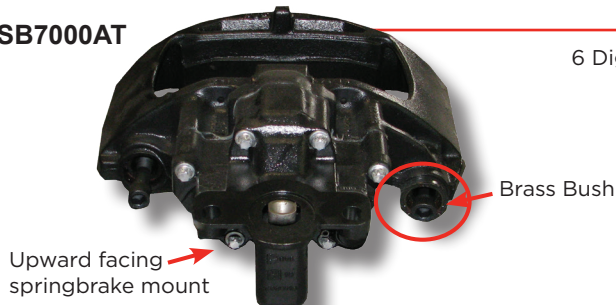

Don't try and fix them. Get on board the TRT Reman Exchange Caliper Programme. TRT Reman Calipers are fully remanufactured using quality components.

CALIPER I.D.

DX195 (6 bolt mount)
Plate points right = 1A

Plate points left = 1B

ELSA (4 bolt mount)
Adjuster on right = A

Adjuster on left = B

SAF
Big slide pin on right viewed from inside axle = A

Big slide pin on left viewed from inside axle = B

TIP

For tandem axle brakes, the forward axle right hand caliper will be the left hand rear axle caliper.

6 Digit Cast Number

NOTE

The Knorr-Bremse range of calipers includes many very similar styles and options. Confirm which side the Brass Bush is located and check the 6 digit casting number from the upper housing.