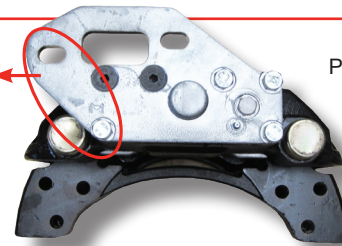

CALIPERS

These pages show just part of our expanding range. Need a caliper? Ask us first.

Part No.	Description
BPW SB3745 LH	0536270361R
BPW SB3745 RH	0536270371R
Wabco Pan 19.1 RH	3080003200
Wabco Pan 19.1 LH	3080003300
Meritor DX195 LH 6 Bolt	DX195LH
Meritor DX195 RH 6 Bolt	DX195RH
Meritor ELSA 195 LH 4 Bolt	ELSALH
Meritor ELSA 195 RH 4 Bolt	ELSARH
Knorr SB7000 LH Scania	SB7000AT/LH
Knorr SB7000 RH Scania	SB7000AT/RH
Knorr SB7000 LH	SB7000LH
Knorr SB7000 RH	SB7000RH
Knorr SN7000 LH	SN6000LH
Knorr SN7000 RH	SN6000RH

Don't try and fix them. Get on board the TRT Reman Exchange Caliper Programme. TRT Reman Calipers are fully remanufactured using quality components.

CALIPER I.D.

DX195 (6 bolt mount)
Plate points right = 1A

Plate points left = 1B

ELSA (4 bolt mount)
Adjuster on right = A

Adjuster on left = B

SAF
Big slide pin on right viewed from inside axle = A

Big slide pin on left viewed from inside axle = B

TIP

For tandem axle brakes, the forward axle right hand caliper will be the left hand rear axle caliper.