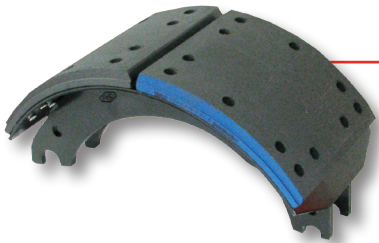

BRAKE SHOES

P Style 4515 - 16½ x 7"

Shoe 3722N66

Kit BK4515P

Application: Truck & Trailer

Q Style 4515 - 16½ x 7"

Shoe 322251293

Kit BK4515Q

Application: Truck & Trailer

4515 Q Propar XEM - 16½ x 7"

Shoe 3722N1496

Kit BK4515QF

Application: Trailer

4707 Q Plus - 16½ x 7"

Shoe 3222D2006

Kit BK4707Q

Application: Truck & Trailer

4710 Q Plus Kit - 15 x 8 ⅝"

Shoe 3222A2159

Kit BK4710Q

Application: Trailer

4720 Q Plus - 16½ x 5"

Shoe 3222Z228

Kit BK14720Q

Application: Truck & Trailer

York 2954 RO8 12-1/4" X 5"
502263

Application: Truck & Trailer

BRAKE SHOE ID

12-1/4" x 5-1/2" early Std Forge 4536D
M12WS5151X

12-1/4" x 7" early Dana etc "P" 4591D
201143

12-1/4" x 7" late Dana etc "Q" 4692D
M12WS5151X