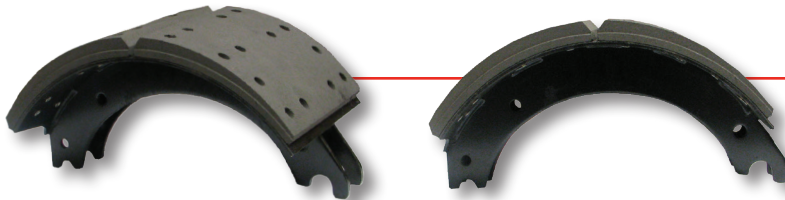

Application: Truck

NOTE:

Brake Shoe Kits comprise of 1 pair lined shoes and 1 repair kit.

BRAKE SHOES

BPW SN300 15"/17.5"
0980102420

Application: Truck & Trailer

Hendrickson Intraxx 8 5/8" W 4711
D5061-1390R

Application: Truck & Trailer

York 2954 RO8 12-1/4" X 5"
502263

Application: Truck & Trailer

BRAKE SHOE ID

12-1/4" x 5-1/2" early Std Forge 4536D
M12WS5151X

12-1/4" x 7" early Dana etc "P" 4591D
201143

12-1/4" x 7" late Dana etc "Q" 4692D
M12WS5151X