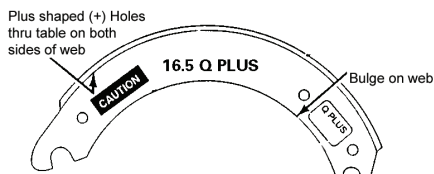

16-1/2" x 7" Dana F C "Q" Shoe 4701
M16WS103X

16-1/2" x 7" Standard "P" Shoe 4515E
3722N66

16-1/2" x 7" "P" PROPAR 4515E
514958

NB The 5/8" measurement is no longer valid for many manufacturers

15" x 5" Meritor "Q Plus" Front 4703
3222D2110