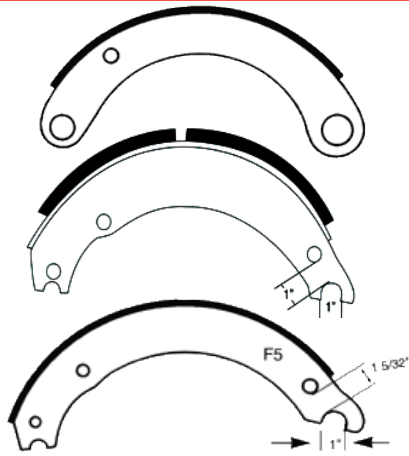

Application: Truck & Trailer

SAF RS/RZ9037
SNK367X180
3055012600

Application: Truck & Trailer

SAF 420 x 180
3055013300

Application: Truck & Trailer

ROR BMX 350 x 200
15209714

Application: Truck & Trailer

York 2950 335 x 210
78765002

Application: Truck & Trailer

York 2954 RO8 12-1/4" X 5"
502263

Application: Truck & Trailer

BRAKE SHOE ID

12-1/4" x 5-1/2" early Std Forge 4536D
M12WS5151X

12-1/4" x 7" early Dana etc "P" 4591D
201143

12-1/4" x 7" late Dana etc "Q" 4692D
M12WS5151X

16-1/2" x 7" Dana F C "Q" Shoe 4701
M16WS103X

16-1/2" x 7" Standard "P" Shoe 4515E
3722N66

16-1/2" x 7" "P" PROPAR 4515E
514958

NB The 5/8" measurement is no longer valid for many manufacturers

15" x 5" Meritor "Q Plus" Front 4703
3222D2110