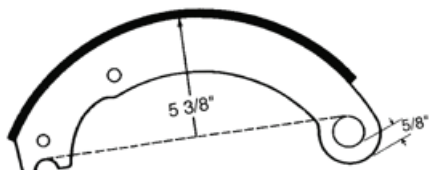

16-1/2" x 7" Standard "P" Shoe 4515E
3722N66

16-1/2" x 7" "P" PROPAR 4515E
514958

NB The 5/8" measurement is no longer valid for many manufacturers