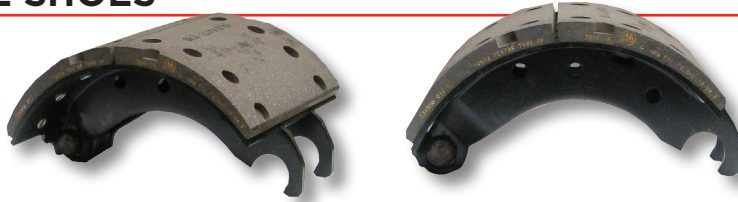

Application: Truck & Trailer

4515 Q Propar XEM - 16½ x 7"

Shoe 3722N1496

Kit BK4515QF

Application: Trailer

4707 Q Plus - 16½ x 7"

Shoe 3222D2006

Kit BK4707Q

Application: Truck & Trailer

4710 Q Plus Kit - 15 x 8 ⅝"

Shoe 3222A2159

Kit BK4710Q

Application: Trailer

4720 Q Plus - 16½ x 5"

Shoe 3222Z228

Kit BK14720Q

Application: Truck

NOTE:

Brake Shoe Kits comprise of 1 pair lined shoes and 1 repair kit.

BRAKE SHOES

BPW SN300 15"/17.5"
0980102420

Application: Truck & Trailer

Hendrickson Intraxx 8 5/8" W 4711
D5061-1390R

Application: Truck & Trailer

York 2954 RO8 12-1/4" X 5"
502263

Application: Truck & Trailer

BRAKE SHOE ID

12-1/4" x 5-1/2" early Std Forge 4536D
M12WS5151X

12-1/4" x 7" early Dana etc "P" 4591D
201143

12-1/4" x 7" late Dana etc "Q" 4692D
M12WS5151X