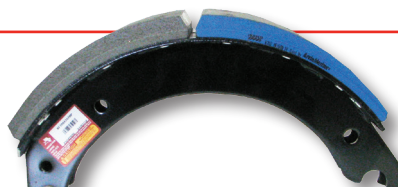

BRAKE SHOES

P Style 4515 - 16½ x 7"

Shoe 3722N66

Kit BK4515P

Application: Truck & Trailer

Q Style 4515 - 16½ x 7"

Shoe 322251293

Kit BK4515Q

Application: Truck & Trailer

4515 Q Propar XEM - 16½ x 7"

Shoe 3722N1496

Kit BK4515QF

Application: Trailer

4707 Q Plus - 16½ x 7"

Shoe 3222D2006

Kit BK4707Q