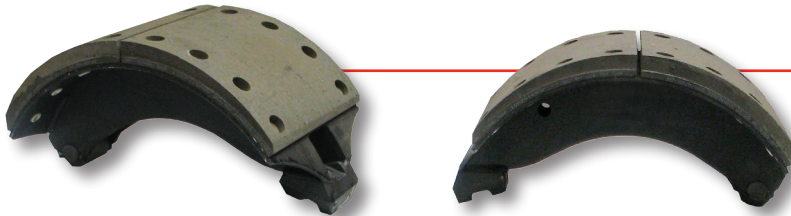

SAF RS/RZ9037
SNK367X180
3055012600

Application: Truck & Trailer