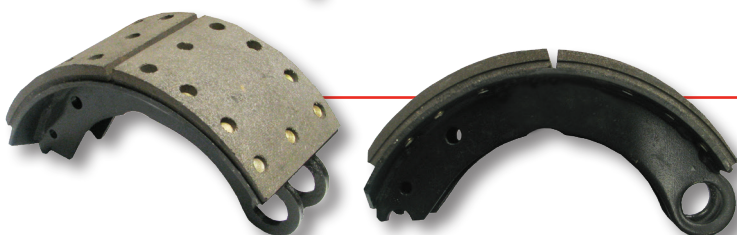

Application: Truck

NOTE:

Brake Shoe Kits comprise of 1 pair lined shoes and 1 repair kit.

BRAKE SHOES

BPW SN300 15"/17.5"
0980102420

Application: Truck & Trailer

Hendrickson Intraxx 8 5/8" W 4711
D5061-1390R

Application: Truck & Trailer

SAF RS/RZ9037
SNK367X180
3055012600

Application: Truck & Trailer

SAF 420 x 180
3055013300

Application: Truck & Trailer

ROR BMX 350 x 200
15209714

Application: Truck & Trailer

York 2950 335 x 210
78765002

Application: Truck & Trailer

York 2954 RO8 12-1/4" X 5"
502263

Application: Truck & Trailer

BRAKE SHOE ID

12-1/4" x 5-1/2" early Std Forge 4536D
M12WS5151X

12-1/4" x 7" early Dana etc "P" 4591D
201143

12-1/4" x 7" late Dana etc "Q" 4692D
M12WS5151X