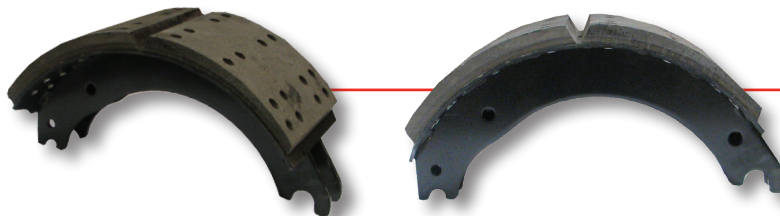

Application: Truck

NOTE:

Brake Shoe Kits comprise of 1 pair lined shoes and 1 repair kit.

BRAKE SHOES

BPW SN300 15"/17.5"
0980102420

Application: Truck & Trailer

Hendrickson Intraxx 8 5/8" W 4711
D5061-1390R

Application: Truck & Trailer

SAF RS/RZ9037
SNK367X180
3055012600

Application: Truck & Trailer

SAF 420 x 180
3055013300

Application: Truck & Trailer

ROR BMX 350 x 200
15209714

Application: Truck & Trailer

York 2950 335 x 210
78765002

Application: Truck & Trailer

York 2954 RO8 12-1/4" X 5"
502263

Application: Truck & Trailer

BRAKE SHOE ID

12-1/4" x 5-1/2" early Std Forge 4536D
M12WS5151X

12-1/4" x 7" early Dana etc "P" 4591D
201143

12-1/4" x 7" late Dana etc "Q" 4692D
M12WS5151X