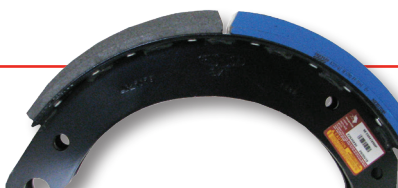

Application: Truck & Trailer

4710 Q Plus Kit - 15 x 8 ⅝"

Shoe 3222A2159

Kit BK4710Q

Application: Trailer

4720 Q Plus - 16½ x 5"

Shoe 3222Z228

Kit BK14720Q

Application: Truck

NOTE:

Brake Shoe Kits comprise of 1 pair lined shoes and 1 repair kit.

BRAKE SHOES

BPW SN300 15"/17.5"
0980102420

Application: Truck & Trailer

Hendrickson Intraxx 8 5/8" W 4711
D5061-1390R

Application: Truck & Trailer

York 2954 RO8 12-1/4" X 5"
502263

Application: Truck & Trailer

BRAKE SHOE ID

12-1/4" x 5-1/2" early Std Forge 4536D
M12WS5151X

12-1/4" x 7" early Dana etc "P" 4591D
201143

12-1/4" x 7" late Dana etc "Q" 4692D
M12WS5151X