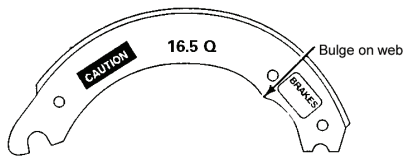

15" x 7" Ingersol TIME "Q" 4705D
201509

16-1/2" x 5" Standard "Q" Shoe 4524B
3222E1383

16-1/2" x 7" Standard "Q" Shoe 4515E
3222S1293

16-1/2" x 7" Dana F C "Q" Shoe 4515E
3222S1293

16-1/2" x 7" Dana F C "Q" Shoe 4701
M16WS103X