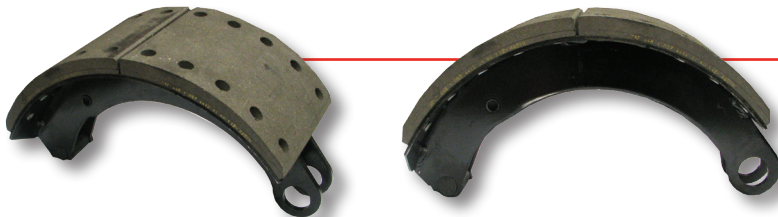

Application: Truck

NOTE:

Brake Shoe Kits comprise of 1 pair lined shoes and 1 repair kit.

BRAKE SHOES

BPW SN300 15"/17.5"
0980102420

Application: Truck & Trailer

Hendrickson Intraxx 8 5/8" W 4711
D5061-1390R

Application: Truck & Trailer

SAF RS/RZ9037
SNK367X180
3055012600

Application: Truck & Trailer

SAF 420 x 180
3055013300

Application: Truck & Trailer

ROR BMX 350 x 200
15209714

Application: Truck & Trailer

York 2950 335 x 210
78765002

Application: Truck & Trailer

York 2954 RO8 12-1/4" X 5"
502263

Application: Truck & Trailer

BRAKE SHOE ID

12-1/4" x 5-1/2" early Std Forge 4536D
M12WS5151X

12-1/4" x 7" early Dana etc "P" 4591D
201143

12-1/4" x 7" late Dana etc "Q" 4692D
M12WS5151X