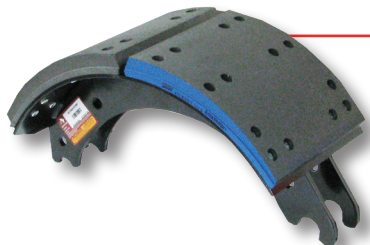

BRAKE SHOES

P Style 4515 - 16½ x 7"

Shoe 3722N66

Kit BK4515P

Application: Truck & Trailer

Q Style 4515 - 16½ x 7"

Shoe 322251293

Kit BK4515Q

Application: Truck & Trailer

4515 Q Propar XEM - 16½ x 7"

Shoe 3722N1496

Kit BK4515QF

Application: Trailer

4707 Q Plus - 16½ x 7"

Shoe 3222D2006

Kit BK4707Q

Application: Truck & Trailer

4710 Q Plus Kit - 15 x 8 ⅝"

Shoe 3222A2159

Kit BK4710Q

Application: Trailer

4720 Q Plus - 16½ x 5"

Shoe 3222Z228

Kit BK14720Q

Application: Truck

NOTE:

Brake Shoe Kits comprise of 1 pair lined shoes and 1 repair kit.

BRAKE SHOES

BPW SN300 15"/17.5"
0980102420

Application: Truck & Trailer

Hendrickson Intraxx 8 5/8" W 4711
D5061-1390R