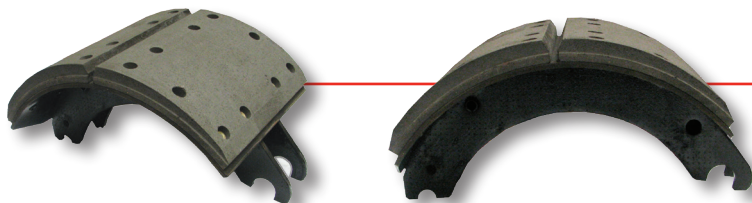

Application: Truck

NOTE:

Brake Shoe Kits comprise of 1 pair lined shoes and 1 repair kit.

BRAKE SHOES

BPW SN300 15"/17.5"
0980102420

Application: Truck & Trailer

Hendrickson Intraxx 8 5/8" W 4711
D5061-1390R

Application: Truck & Trailer

SAF RS/RZ9037
SNK367X180
3055012600

Application: Truck & Trailer

SAF 420 x 180
3055013300

Application: Truck & Trailer

ROR BMX 350 x 200
15209714

Application: Truck & Trailer

York 2950 335 x 210
78765002

Application: Truck & Trailer

York 2954 RO8 12-1/4" X 5"
502263

Application: Truck & Trailer

BRAKE SHOE ID

12-1/4" x 5-1/2" early Std Forge 4536D
M12WS5151X

12-1/4" x 7" early Dana etc "P" 4591D
201143

12-1/4" x 7" late Dana etc "Q" 4692D
M12WS5151X