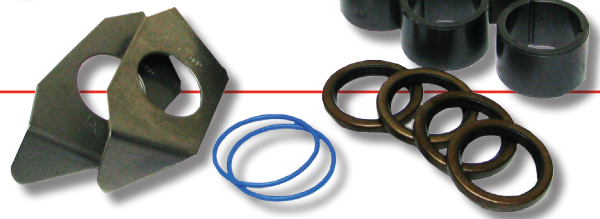

Meritor Q Plus
KIT8813