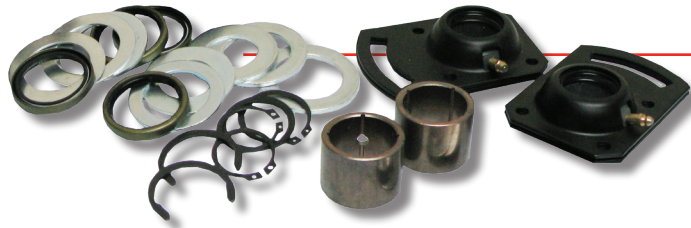

**TRT** MADE POSSIBLE

## S CAM REPAIR KIT

**BPW 1½"**  
0980106091

**Spicer Late**  
437118

**Spicer IMT 1½"**  
1102302

**Also available: Spicer IMT Bronze 1½"**  
1102304

**Meritor 'P' Early**  
1102212

**Meritor 'P'**  
1102212