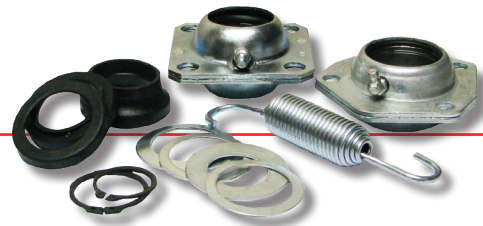

## S CAM REPAIR KITS

---

**SAF**  
3434361400

**Meritor Front Late**  
KIT9300

**Meritor Q Plus**  
KIT8813

**Propar Early**  
1102102

**Propar Late**  
1102101

**Meritor ROR LM TM**  
AXL132

**Meritor ROR TE**  
AXL122

**York**  
787960

---

**NOTE:**

S Cam repair kits are generally sold per axle (except ROR).  
Brake Shoe repair kits per side (2 per axle).