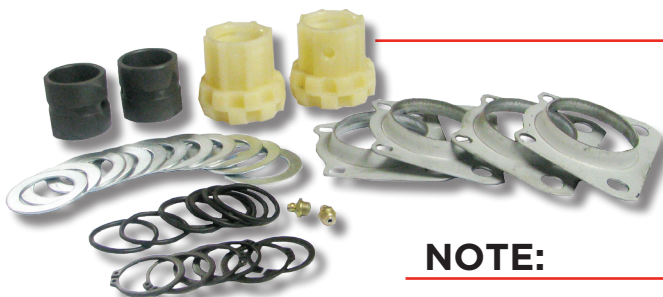

## S CAM REPAIR KITS

---

**SAF**  
3434361400

**Meritor Front Late**  
KIT9300

**Meritor Q Plus**  
KIT8813

**Propar Early**  
1102102

**Propar Late**  
1102101

**Meritor ROR LM TM**  
AXL132

**Meritor ROR TE**  
AXL122

**York**  
787960

---

**NOTE:**

S Cam repair kits are generally sold per axle (except ROR).  
Brake Shoe repair kits per side (2 per axle).