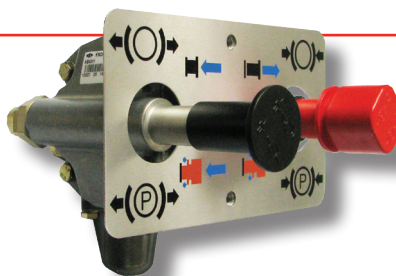

**MV3 CONTROL MODULE**

**Dual Dash Valve**

Pacific	ABC800573	3/8" NPT Ports
Bendix	5005646	3/8" NPT Ports
	800522	
Haldex	65157X	1/4" NPT Ports

**PUSH PULL DASH VALVES**

**PP7 Red Knob**

Pacific	ABC287280	
Bendix	288721	1/8" NPT Supply
Haldex	KN22025	1/4" NPT Delivery

Sealco	17600B	1/4" NPT Del
--------	--------	--------------

**TOGGLE VALVES**

**TW1**

Bendix	228729	1/8" NPT
Sealco	216050	
Haldex	KN20001	

**HAND CONTROL**

**TC2**

Bendix	286787
Haldex	KN20561

**Park Shunt TEBS G2**