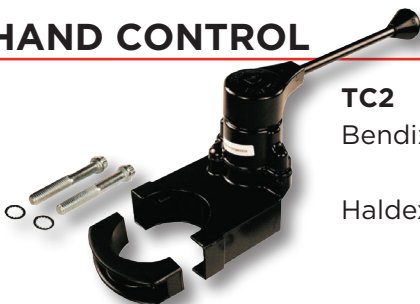

**MV3 CONTROL MODULE**

**Dual Dash Valve**

Pacific	ABC800573	3/8" NPT Ports
Bendix	5005646	3/8" NPT Ports
	800522	
Haldex	65157X	1/4" NPT Ports

**PUSH PULL DASH VALVES**

**PP7 Red Knob**

Pacific	ABC287280	
Bendix	288721	1/8" NPT Supply
Haldex	KN22025	1/4" NPT Delivery

**PP3 Yellow Knob**

Bendix	278821	1/8" NPT
Haldex	KN22021	

**PP1 Black Knob**

Bendix	276567	1/8" NPT
Pacific	ABC275176	

**Black Knob**

Autoshut Off	1/4" NPT
Sealco	99600B

**TRAILER PARK RELEASE**

**Black Knob**

Sealco	17600B	1/4" NPT Del
--------	--------	--------------

**TOGGLE VALVES**

**TW1**

Bendix	228729	1/8" NPT
Sealco	216050	
Haldex	KN20001	

**HAND CONTROL**

**TC2**

Bendix	286787
Haldex	KN20561

**Park Shunt TEBS G2**