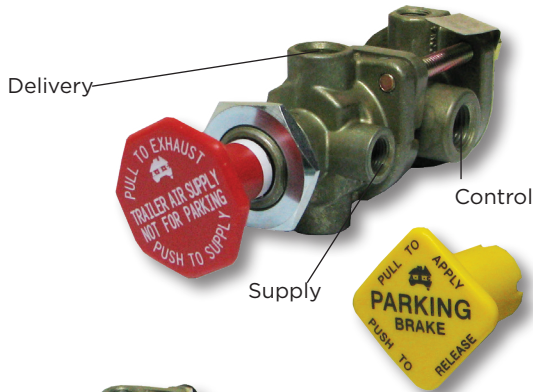

**MV3 CONTROL MODULE**

**Dual Dash Valve**

Pacific	ABC800573	3/8" NPT Ports
Bendix	5005646	3/8" NPT Ports
	800522	
Haldex	65157X	1/4" NPT Ports

**PUSH PULL DASH VALVES**

**PP7 Red Knob**

Pacific	ABC287280	
Bendix	288721	1/8" NPT Supply
Haldex	KN22025	1/4" NPT Delivery

**PP3 Yellow Knob**

Bendix	278821	1/8" NPT
Haldex	KN22021	

**PP1 Black Knob**

Bendix	276567	1/8" NPT
Pacific	ABC275176	

**Black Knob**

Autoshut Off	1/4" NPT
Sealco	99600B

**TRAILER PARK RELEASE**

**Black Knob**

Sealco	17600B	1/4" NPT Del
--------	--------	--------------

**TOGGLE VALVES**

**TW1**

Bendix	228729	1/8" NPT
Sealco	216050	
Haldex	KN20001	

**HAND CONTROL**

**TC2**

Bendix	286787
Haldex	KN20561

**Park Shunt TEBS G2**

Knorr	K020123
-------	---------