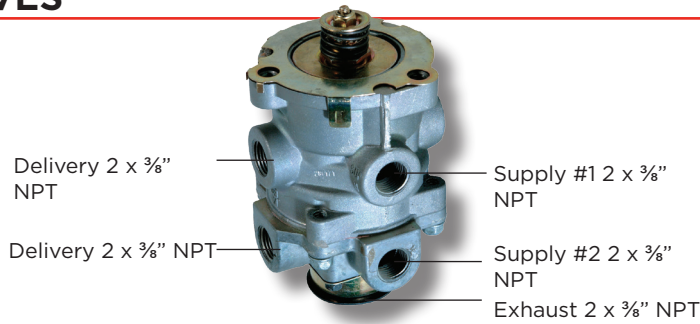

TREADLE VALVES

E6
 Bendix 286171
 Haldex KN22150X
 Pacific ABC286689

E3
 Bendix 277863

Treadle Only
 Pacific ABC288570

Complete E6 Treadle Assy
 Pacific ABC289129

Universal JKC
 Isuzu
 14810-16111

Mitsubishi
 MC421088

Hino
 47160-2691

Hino
 47160-1970

NOTE

This catalogue lists just part of TRT's air brake range. Ask one of our team for information on other valves.