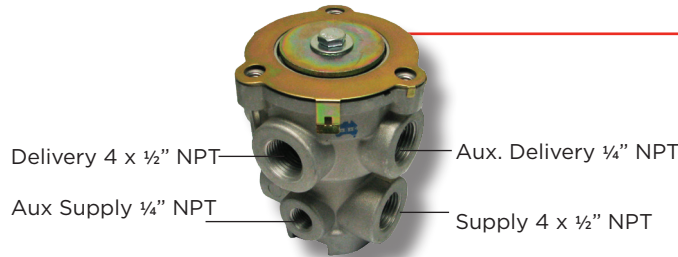

TREADLE VALVES

E6
 Bendix 286171
 Haldex KN22150X
 Pacific ABC286689

E3
 Bendix 277863

Treadle Only
 Pacific ABC288570

Complete E6 Treadle Assy
 Pacific ABC289129

Universal JKC
 Isuzu
 14810-16111

Mitsubishi
 MC421088

Hino
 47160-2691

Hino
 47160-1970

NOTE

This catalogue lists just part of TRT's air brake range. Ask one of our team for information on other valves.