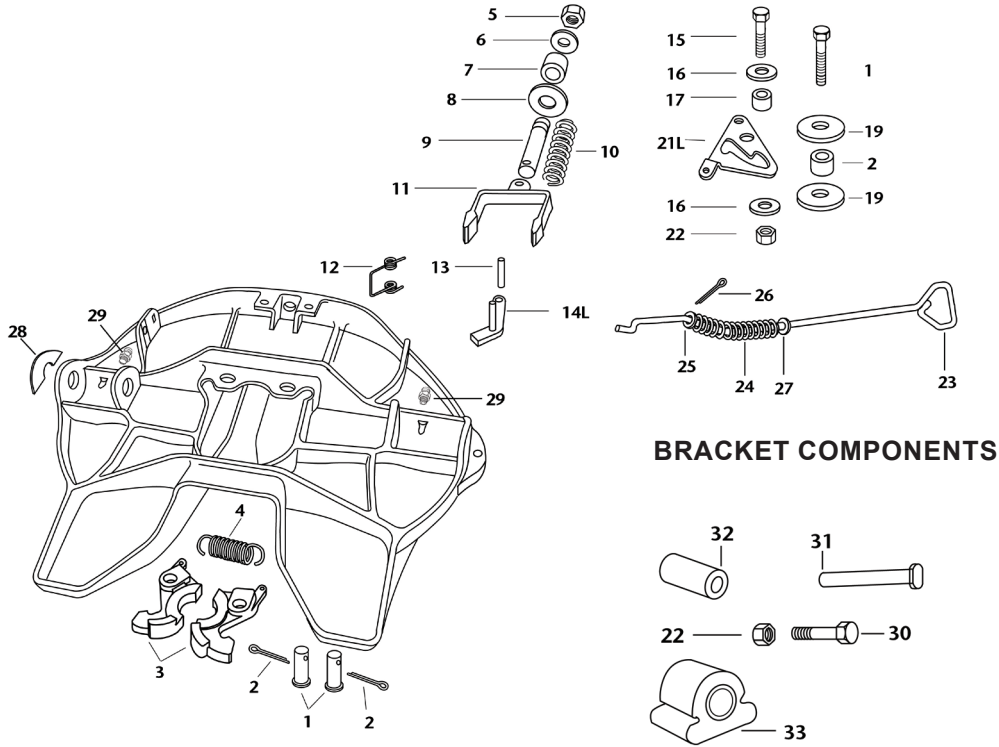

FW8 XA-201 SERIES PARTS BREAKDOWN

GENERATION I

GENERATION II

GENERATION III

BRACKET COMPONENTS
37 (2 REQ.)
38 (2 REQ.)

PARTS BREAKDOWN KOMPENSATOR FW8

FW17 / XA-17

LIGHTWEIGHT COST EFFECTIVE FIFTH WHEEL

TRUNNION BUSH CHART

FW2000 OLD STYLE
 FW3500 Mfg. prior to May, 1982
 FW3600

CURRENT

CURRENT

FW2000
 KOMPENATOR
 FW3500
 KOMPENATOR
 FW3501-UB

FW2000
 FW3500
 FW3600

New Style
 XB10605

Mfg. May, 1982 - Oct 1987 **CURRENT**

FW0070

FW0070

FW331/351 XA3501

BRACKET COMPONENTS

FW2000 XA-2000 SERIES PARTS BREAKDOWN

If fifth wheel tag is missing check underneath for casting number and I.D.

BRACKET COMPONENTS