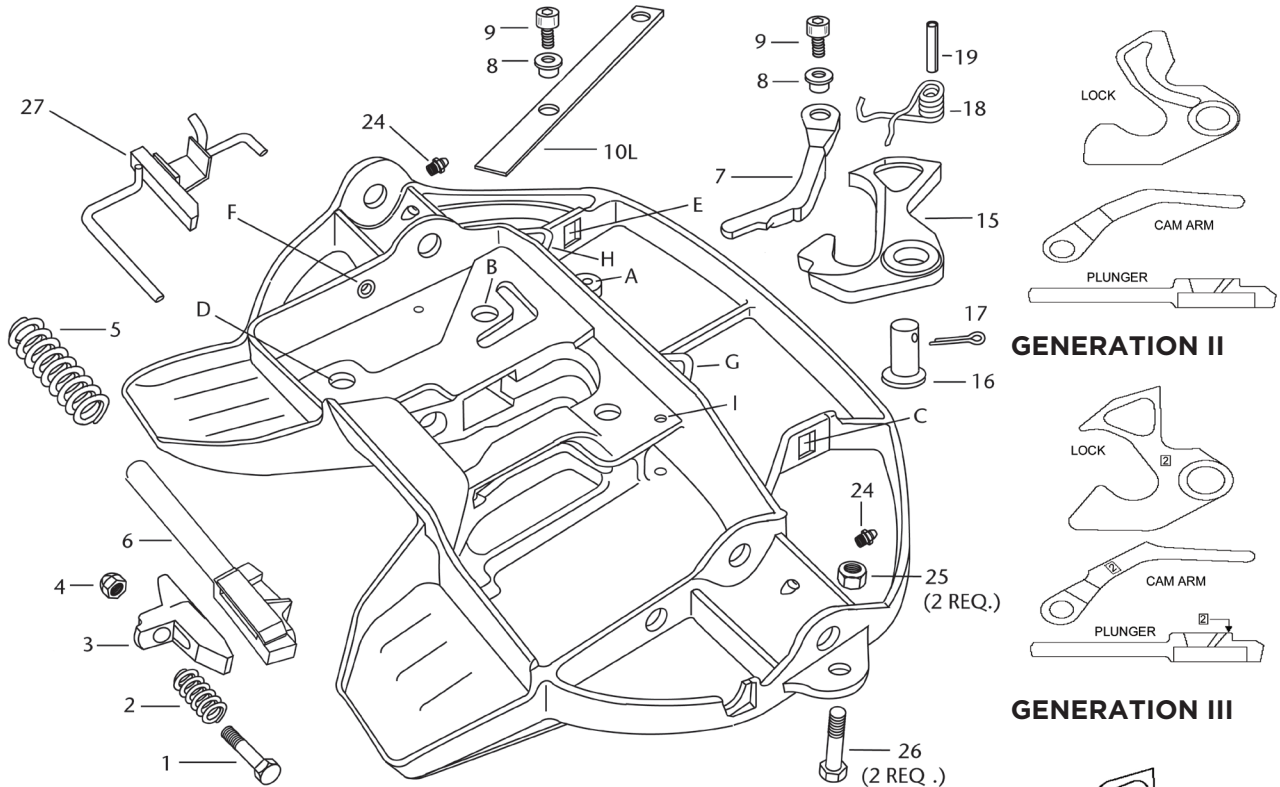

FW8 XA-201 SERIES PARTS BREAKDOWN

GENERATION I

GENERATION II

GENERATION III

BRACKET COMPONENTS
37 (2 REQ.)
38 (2 REQ.)

PARTS BREAKDOWN KOMPENSATOR FW8

FW17 / XA-17

LIGHTWEIGHT COST EFFECTIVE FIFTH WHEEL

TRUNNION BUSH CHART

FW2000 OLD STYLE
 FW3500 Mfg. prior to May, 1982
 FW3600

CURRENT

CURRENT

FW2000
 KOMPENATOR
 FW3500
 KOMPENATOR
 FW3501-UB

FW2000
 FW3500
 FW3600

New Style
 XB10605

Mfg. May, 1982 - Oct 1987 **CURRENT**

FW0070

FW0070

FW331/351 XA3501

BRACKET COMPONENTS

FW2000 XA-2000 SERIES PARTS BREAKDOWN

If fifth wheel tag is missing check underneath for casting number and I.D.

BRACKET COMPONENTS