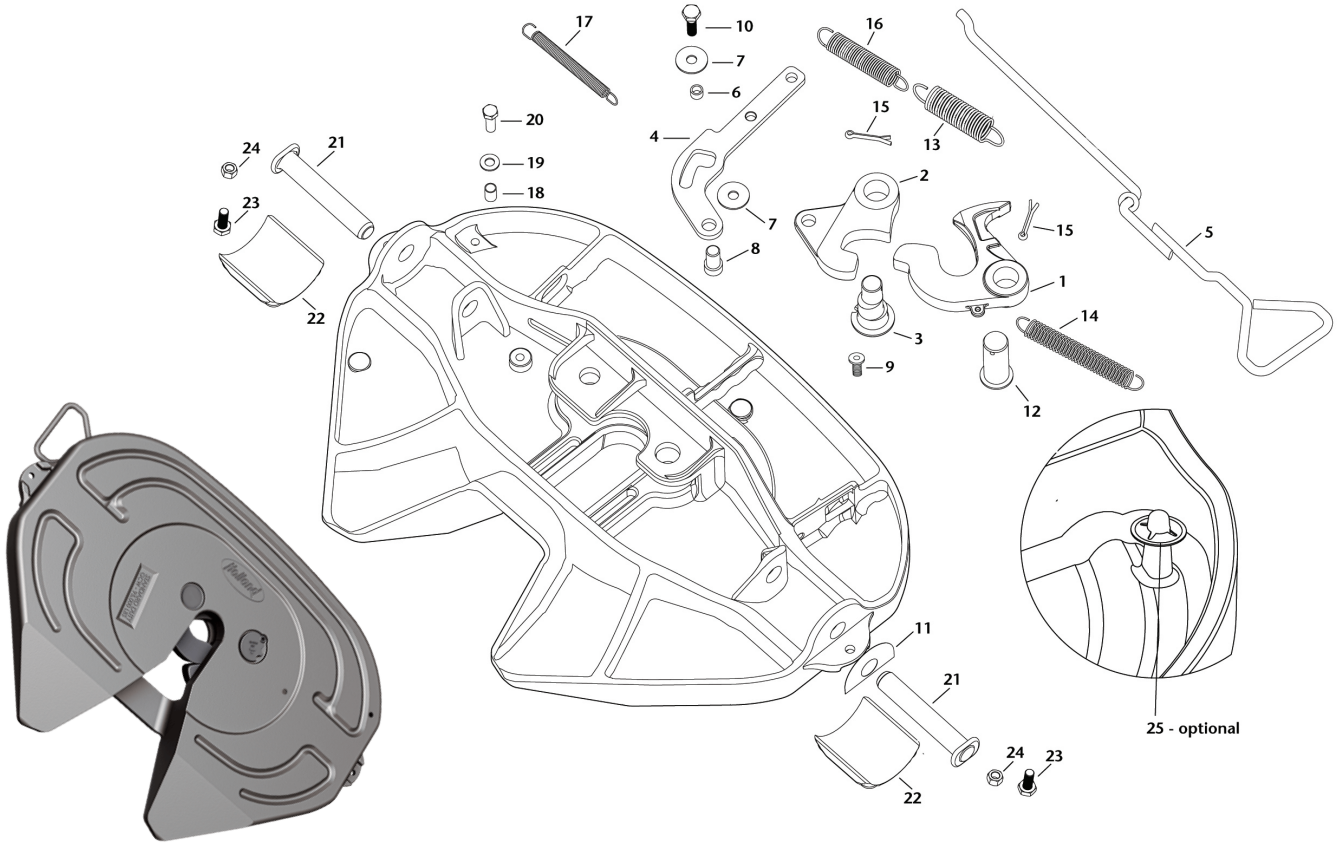

FW8 XA-201 SERIES PARTS BREAKDOWN

GENERATION I

GENERATION II

GENERATION III

BRACKET COMPONENTS
37 (2 REQ.)
38 (2 REQ.)

PARTS BREAKDOWN KOMPENSATOR FW8

FW17 / XA-17

LIGHTWEIGHT COST EFFECTIVE FIFTH WHEEL

TRUNNION BUSH CHART

FW2000 OLD STYLE
 FW3500 Mfg. prior to May, 1982
 FW3600

CURRENT

CURRENT

FW2000
 KOMPENATOR
 FW3500
 KOMPENATOR
 FW3501-UB

FW2000
 FW3500
 FW3600

New Style
 XB10605

Mfg. May, 1982 - Oct 1987 **CURRENT**

FW0070

FW0070

FW331/351 XA3501

BRACKET COMPONENTS

FW2000 XA-2000 SERIES PARTS BREAKDOWN

If fifth wheel tag is missing check underneath for casting number and I.D.

BRACKET COMPONENTS