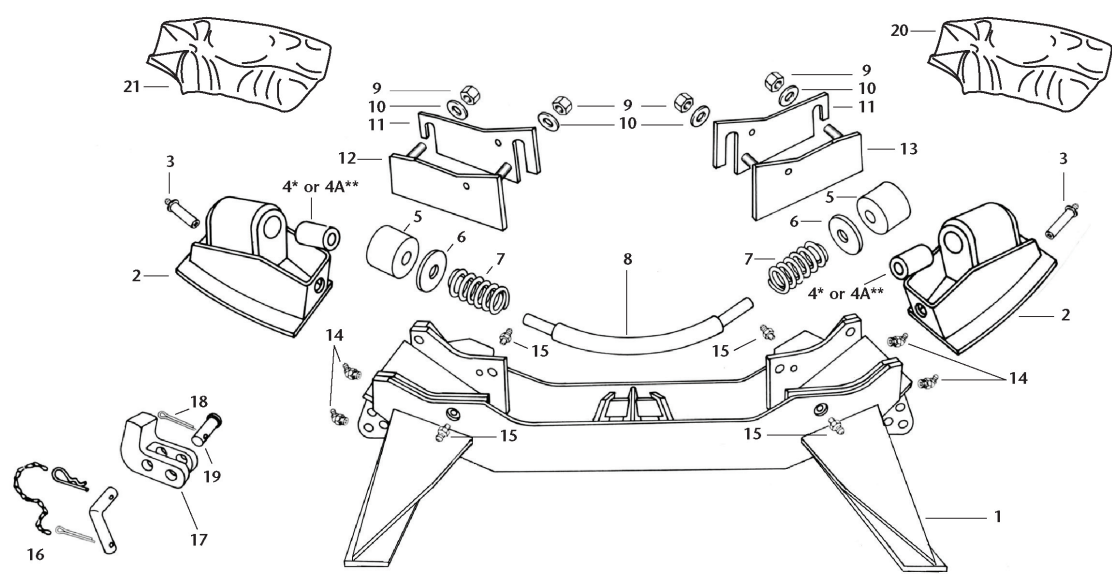

FW8 XA-201 SERIES PARTS BREAKDOWN

GENERATION I

GENERATION II

GENERATION III

BRACKET COMPONENTS
37 (2 REQ.)
38 (2 REQ.)

PARTS BREAKDOWN KOMPENSATOR FW8

FW17 / XA-17

LIGHTWEIGHT COST EFFECTIVE FIFTH WHEEL

TRUNNION BUSH CHART

FW2000 OLD STYLE
 FW3500 Mfg. prior to May, 1982
 FW3600

CURRENT

CURRENT

FW2000
 KOMPENATOR
 FW3500
 KOMPENATOR
 FW3501-UB

FW2000
 FW3500
 FW3600

New Style
 XB10605

Mfg. May, 1982 - Oct 1987 **CURRENT**

FW0070

FW0070

FW331/351 XA3501

BRACKET COMPONENTS

FW2000 XA-2000 SERIES PARTS BREAKDOWN

If fifth wheel tag is missing check underneath for casting number and I.D.

BRACKET COMPONENTS