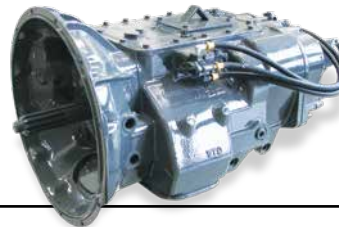

Reman Transmissions // TRT stock a good range of Eaton transmissions and can rebuild most transmissions that aren't stocked. Talk to your local branch or territory manager today.