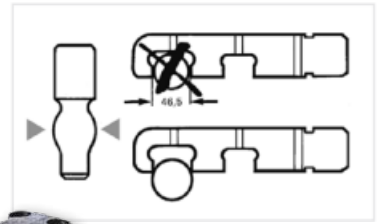

**Save
33%**

JOST TURNTABLE, LOW MAINTENANCE

SAVE 33% WITH THIS RUNOUT SPECIAL! KDL900/7W

\$2700.00
EA

TECH TALK: HOW TO MEASURE A COUPLING PIN

To check the wear of the 50mm coupling pin, use the **ROCKINGER** reference gauge (part no. **ROE500GAUGE**).

When the main ovulated section has worn down to 46,5 mm - or before - the coupling pin must be replaced. The maximum vertical play of the coupling pin may be 2 mm at the most.

ROCKINGER 50mm TOW COUPLING