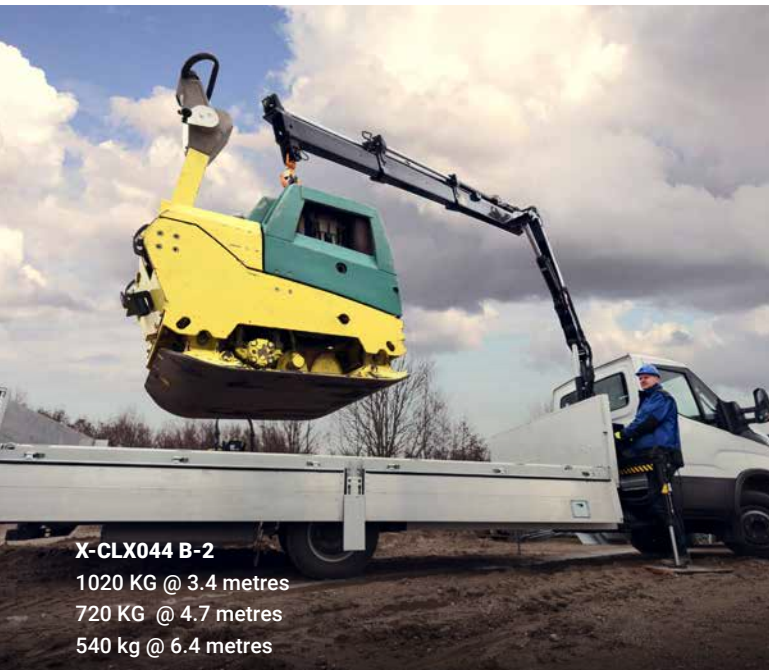

TECH TALK: Sampa Aftermarket Parts for Scania

On the cover:
Sampa Tie Rod End

Brake Kit ROR BMX 8 Stud

COMES WITH DRUMS, LINED SHOES
& SEALS FOR ONE AXLE TDBK8BMX

\$590.00
EA

Save
30%

TRT Traction Air® (CTI) Hose TAH****

INNER
WHEEL HOSE

OUTER
WHEEL HOSE

TRUCK
EXTERNAL
FEED HOSE

30%
OFF
ALL
MONTH!

TECH TALK: PRODUCT HIGHLIGHT

Sampa aftermarket parts to suit Scania.

The nine integrated Quality Management Systems at Sampa provide you confidence in ensuring your product reliability and performance expectations are met. TRT stock an affordable wide range of dependable Sampa aftermarket parts available to suit the popular, slightly older models of Scania (pre 2020) supported by a 12month parts warranty.

SHACKLE PIN KIT

COMES WITH PIN, BUSH
& O-RINGS SA040509

LH & RH TIE ROD ENDS

SA09700101 SA09700201

TAG AXLE AIR SPRING

SASP553608K

X-CLX044 B-2
1020 KG @ 3.4 metres
720 KG @ 4.7 metres
540 kg @ 6.4 metres

X-HIDUO 298 E-6
3750 kg @ 6.1 metres
2080 kg @ 9.8 metres
1160 kg @ 16.1 metres

HOT DEALS

AWESOME AUTUMN DEALS!

Save 25%

STEMCO WHEEL BEARING SUITS MOST STANDARD TRAILER TAPERED AXLE

AMASET049-011

AMASET248-210

\$54.64 EA

\$56.70 EA