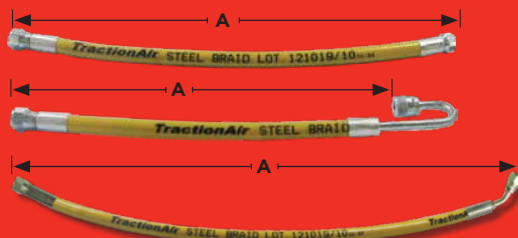

INGEAR

TRT. MADE POSSIBLE
PROUDLY NEW ZEALAND
OWNED & OPERATED 

TRT PARTS MAGAZINE
MAY 2024

This Issue:

AWESOME AUTUMN DEALS:

Stemco Wheel Bearings
Brake Kit (8 Stud BMX)
Zepro Control units
TRT Traction Air® Hoses
Meritor Spring Brakes
Hiab Remote Batteries
Jost Toweye
Horton Fan Kit
and More!

TECH TALK: Sampa Aftermarket Parts for Scania

On the cover:
Sampa Tie Rod End

Brake Kit ROR BMX 8 Stud

COMES WITH DRUMS, LINED SHOES
& SEALS FOR ONE AXLE TDBK8BMX

\$590.00
EA

Save
30%

TRT Traction Air® (CTI) Hose TAH****

INNER
WHEEL HOSE

OUTER
WHEEL HOSE

TRUCK
EXTERNAL
FEED HOSE

30%
OFF
ALL
MONTH!

TECH TALK: PRODUCT HIGHLIGHT

Sampa aftermarket parts to suit Scania.

The nine integrated Quality Management Systems at Sampa provide you confidence in ensuring your product reliability and performance expectations are met. TRT stock an affordable wide range of dependable Sampa aftermarket parts available to suit the popular, slightly older models of Scania (pre 2020) supported by a 12month parts warranty.

SHACKLE PIN KIT

COMES WITH PIN, BUSH
& O-RINGS SA040509

LH & RH TIE ROD ENDS

SA09700101 SA09700201

TAG AXLE AIR SPRING

SASP553608K

X-CLX044 B-2
1020 KG @ 3.4 metres
720 KG @ 4.7 metres
540 kg @ 6.4 metres

X-HIDUO 298 E-6
3750 kg @ 6.1 metres
2080 kg @ 9.8 metres
1160 kg @ 16.1 metres