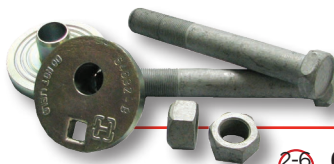

**PRIMAAX**

**2-6** **60632-021**  
Quick Align Axle Service Kit  
includes:  
**29** **47692-000**  
Torque Rod Bushing

**13** **58648-000**  
Bush

**23** **60271-002**  
Air Spring

**28** **69210-000**  
Straddle Bush  
2 - 17/32" OD  
4 - 3/8" Bolt Centres  
3/4" Bolt Holes