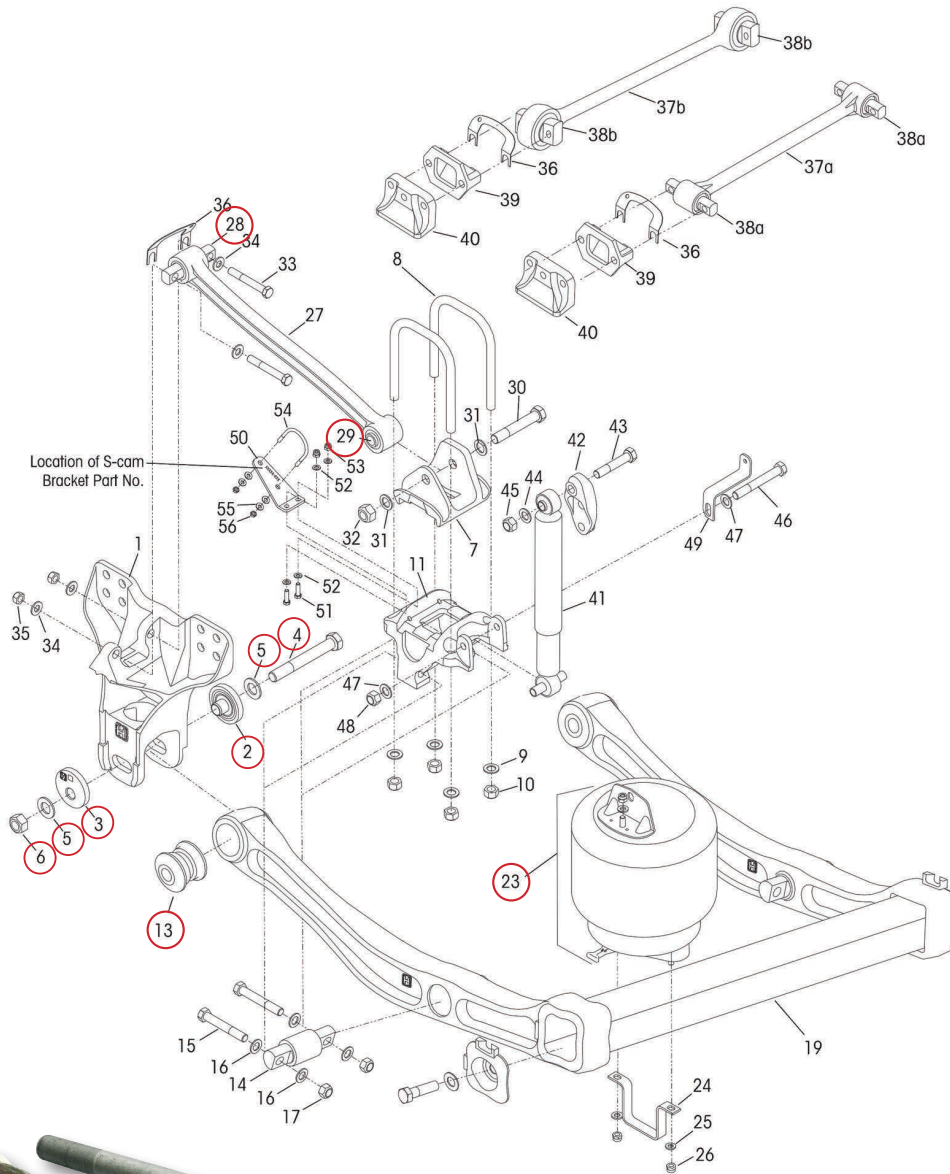

**PRIMAAX**

**2-6** **60632-021**  
Quick Align Axle Service Kit  
includes:  
**29** **47692-000**  
Torque Rod Bushing

**13** **58648-000**  
Bush

**23** **60271-002**  
Air Spring

**28** **69210-000**  
Straddle Bush  
2 - 17/32" OD  
4 - 3/8" Bolt Centres  
3/4" Bolt Holes